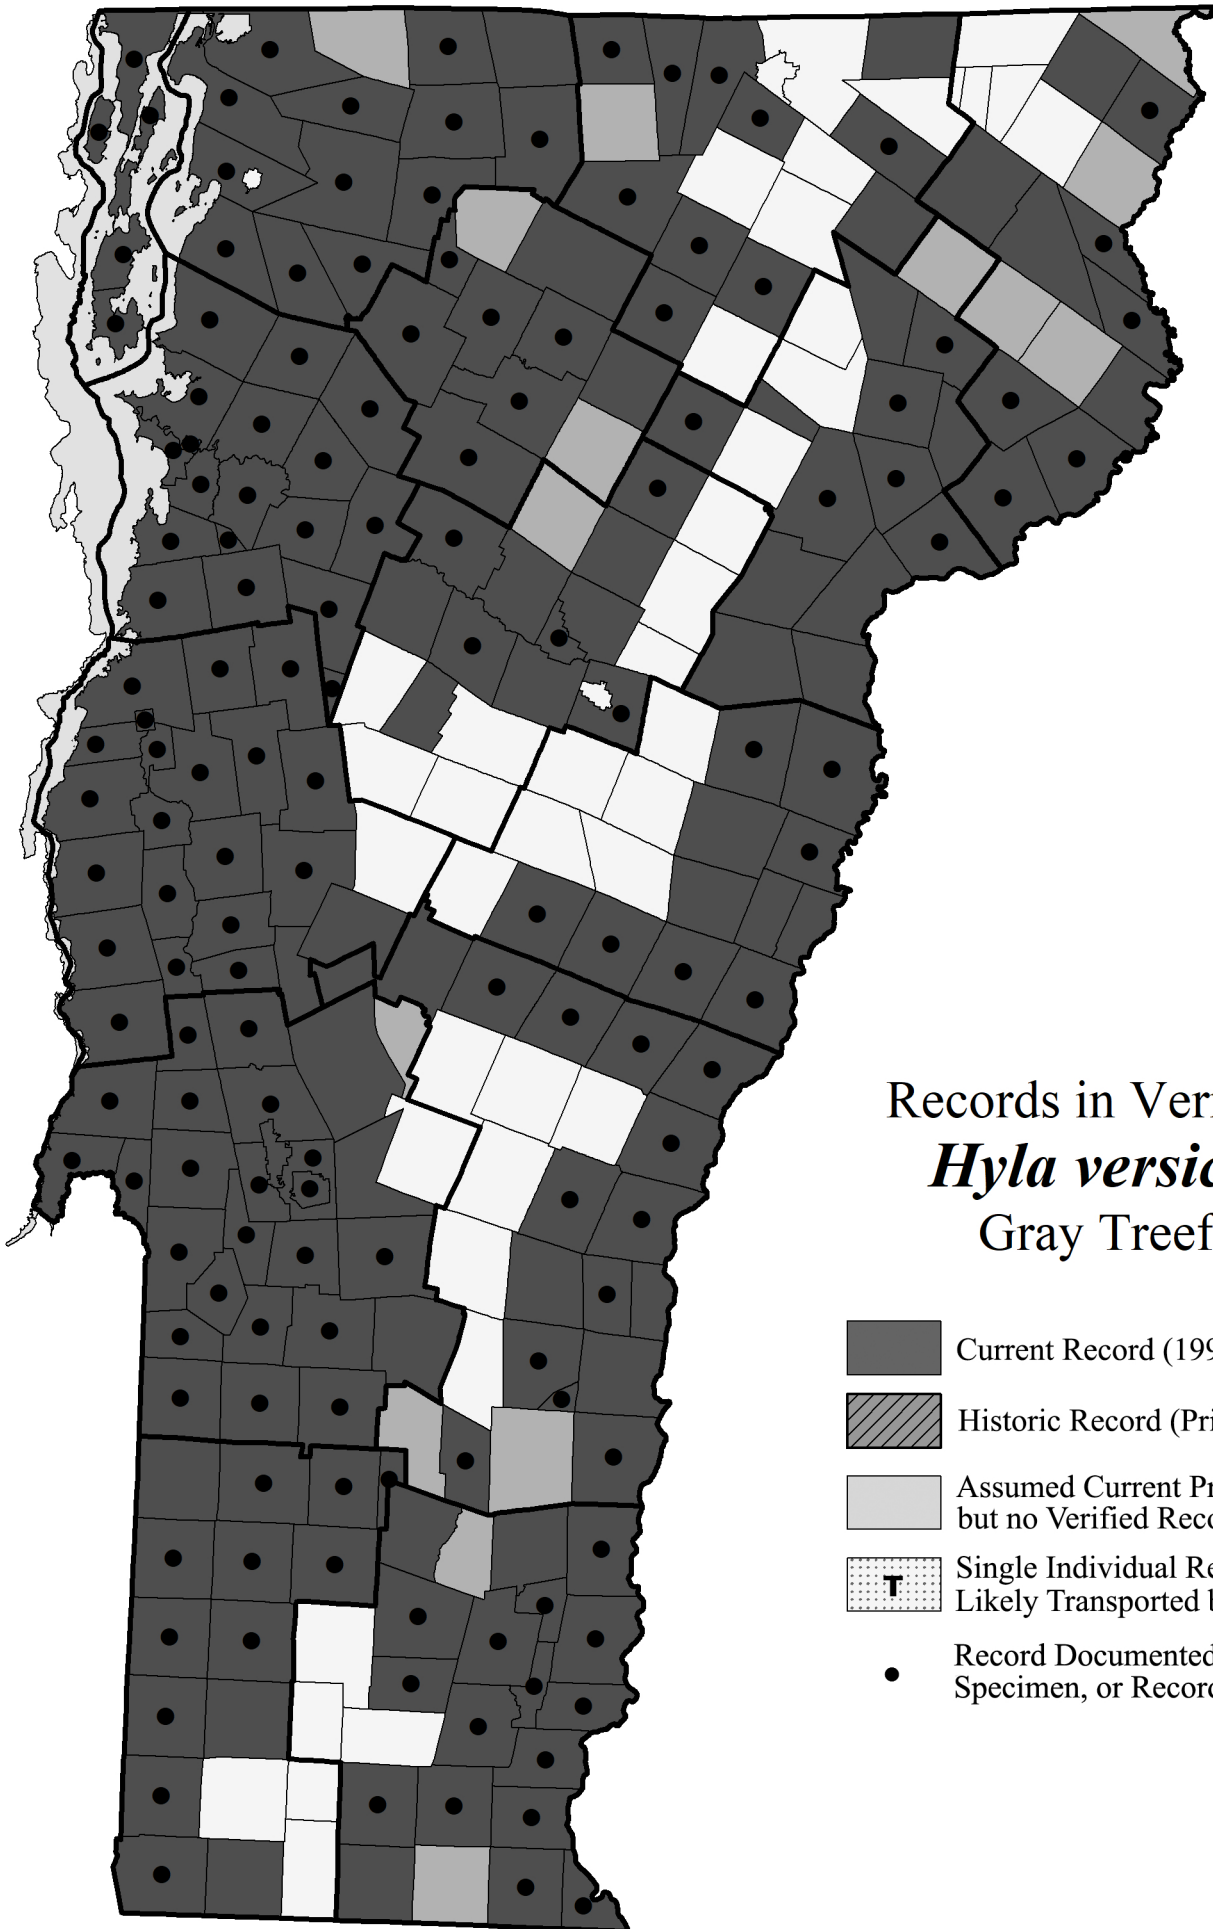

Frogs

Records in Vermont of *Hyla versicolor* Gray Treefrog

-  Current Record (1993 through 2017)
-  Historic Record (Prior to 1993)
-  Assumed Current Presence but no Verified Records
-  Single Individual Reported, Likely Transported by Humans
-  Record Documented with Photo, Specimen, or Recording