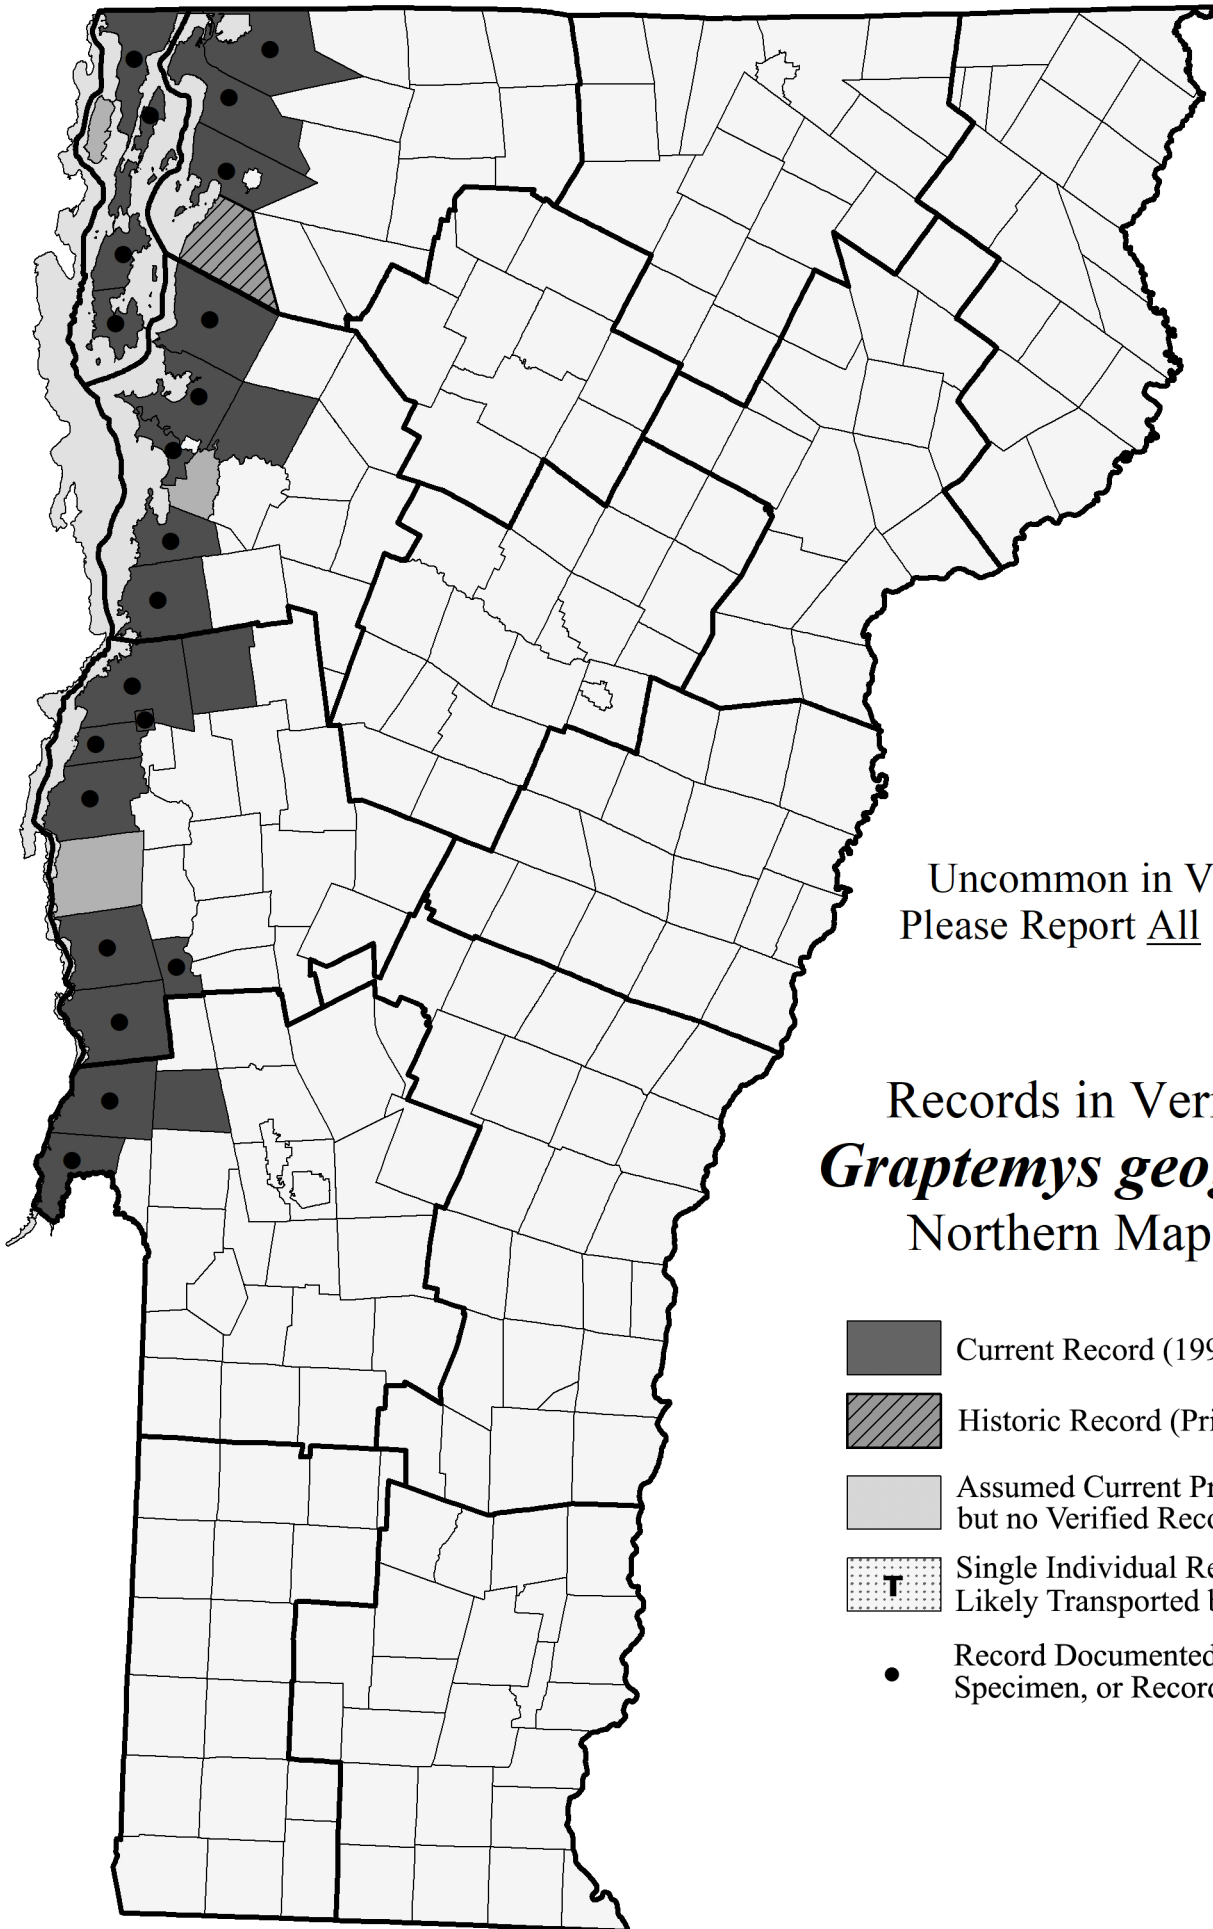

Turtles

Uncommon in Vermont
Please Report All Sightings

Records in Vermont of *Graptemys geographica* Northern Map Turtle

-  Current Record (1993 through 2017)
-  Historic Record (Prior to 1993)
-  Assumed Current Presence but no Verified Records
-  Single Individual Reported, Likely Transported by Humans
-  Record Documented with Photo, Specimen, or Recording