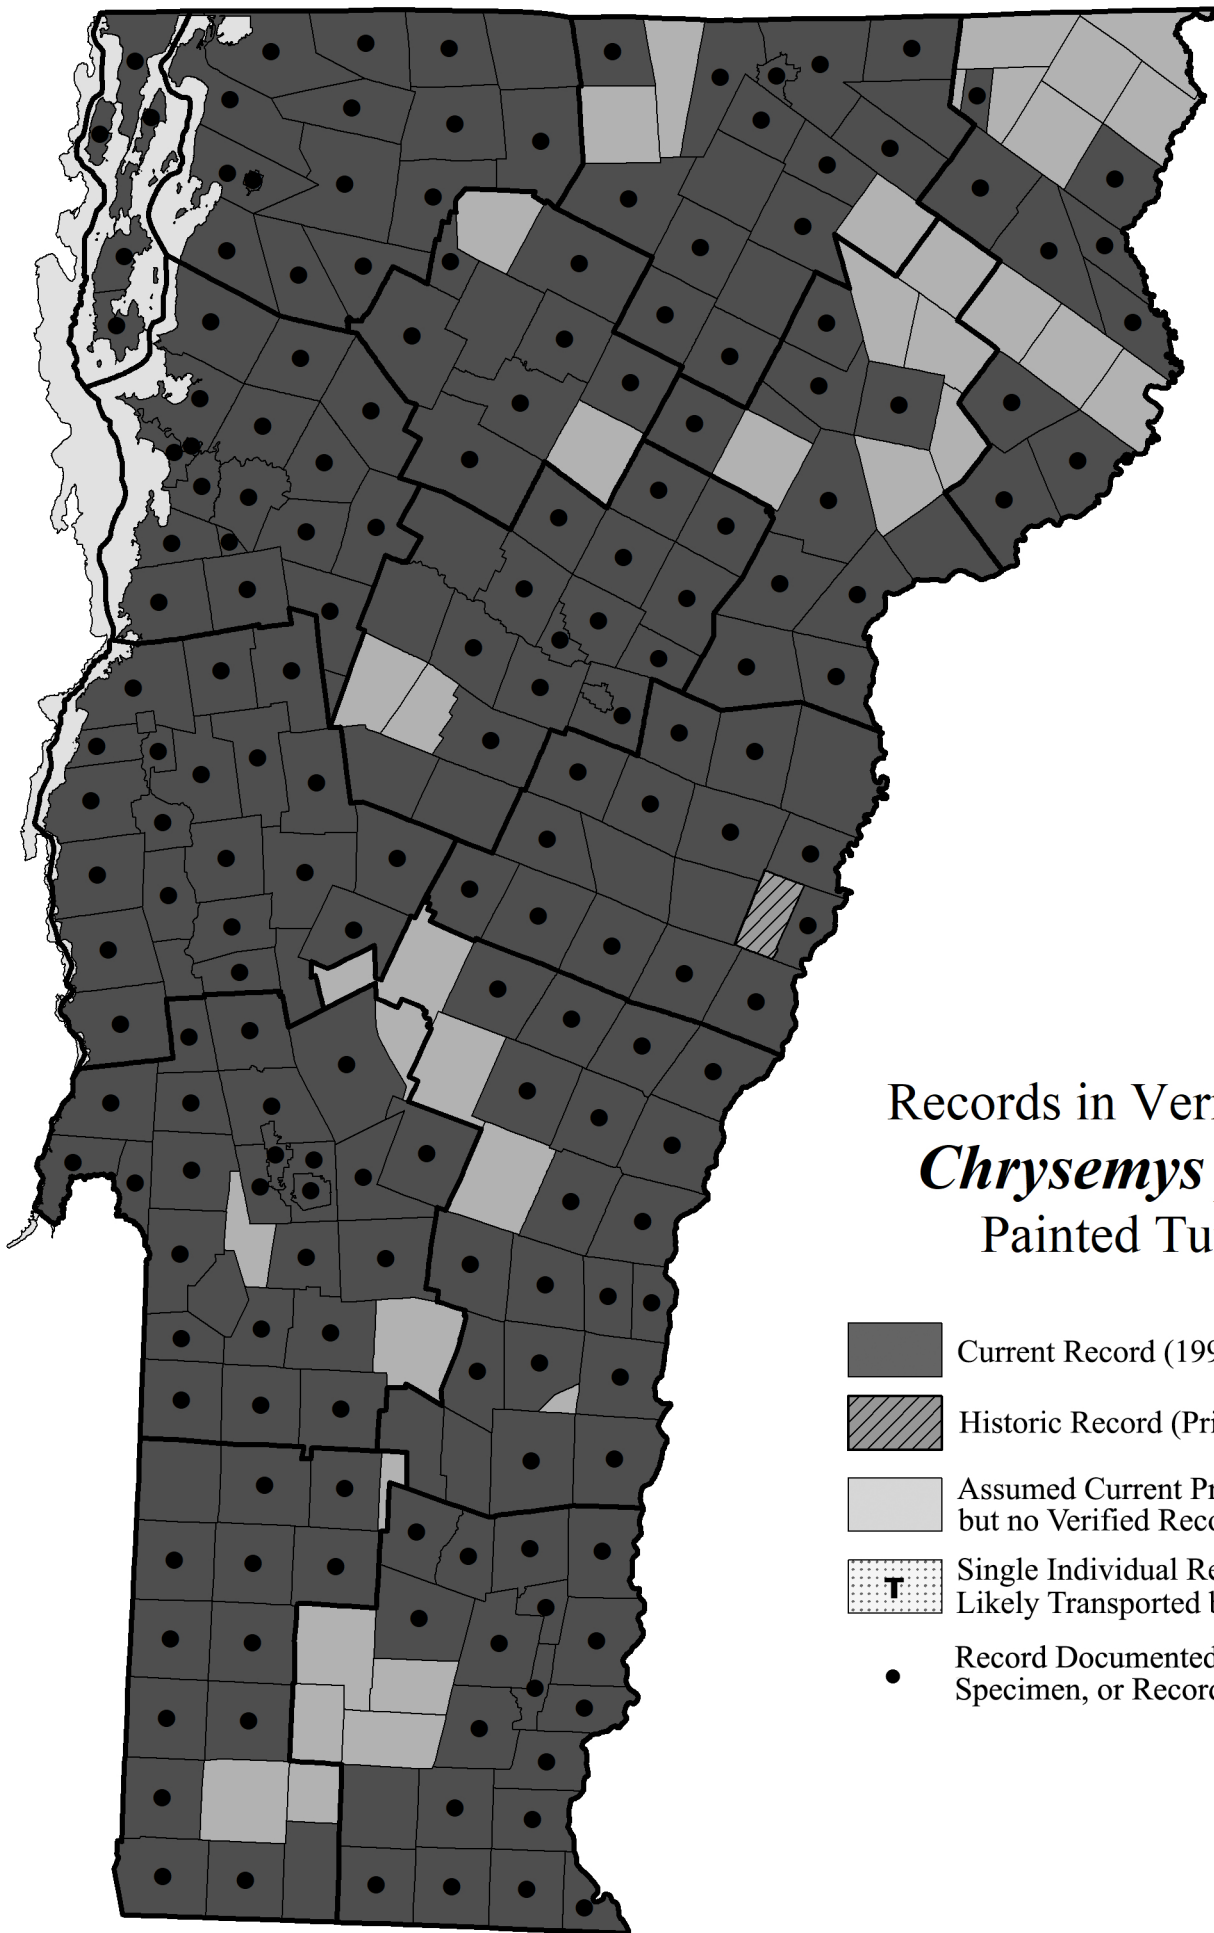

Turtles

Records in Vermont of *Chrysemys picta* Painted Turtle

-  Current Record (1993 through 2017)
-  Historic Record (Prior to 1993)
-  Assumed Current Presence but no Verified Records
-  Single Individual Reported, Likely Transported by Humans
-  Record Documented with Photo, Specimen, or Recording