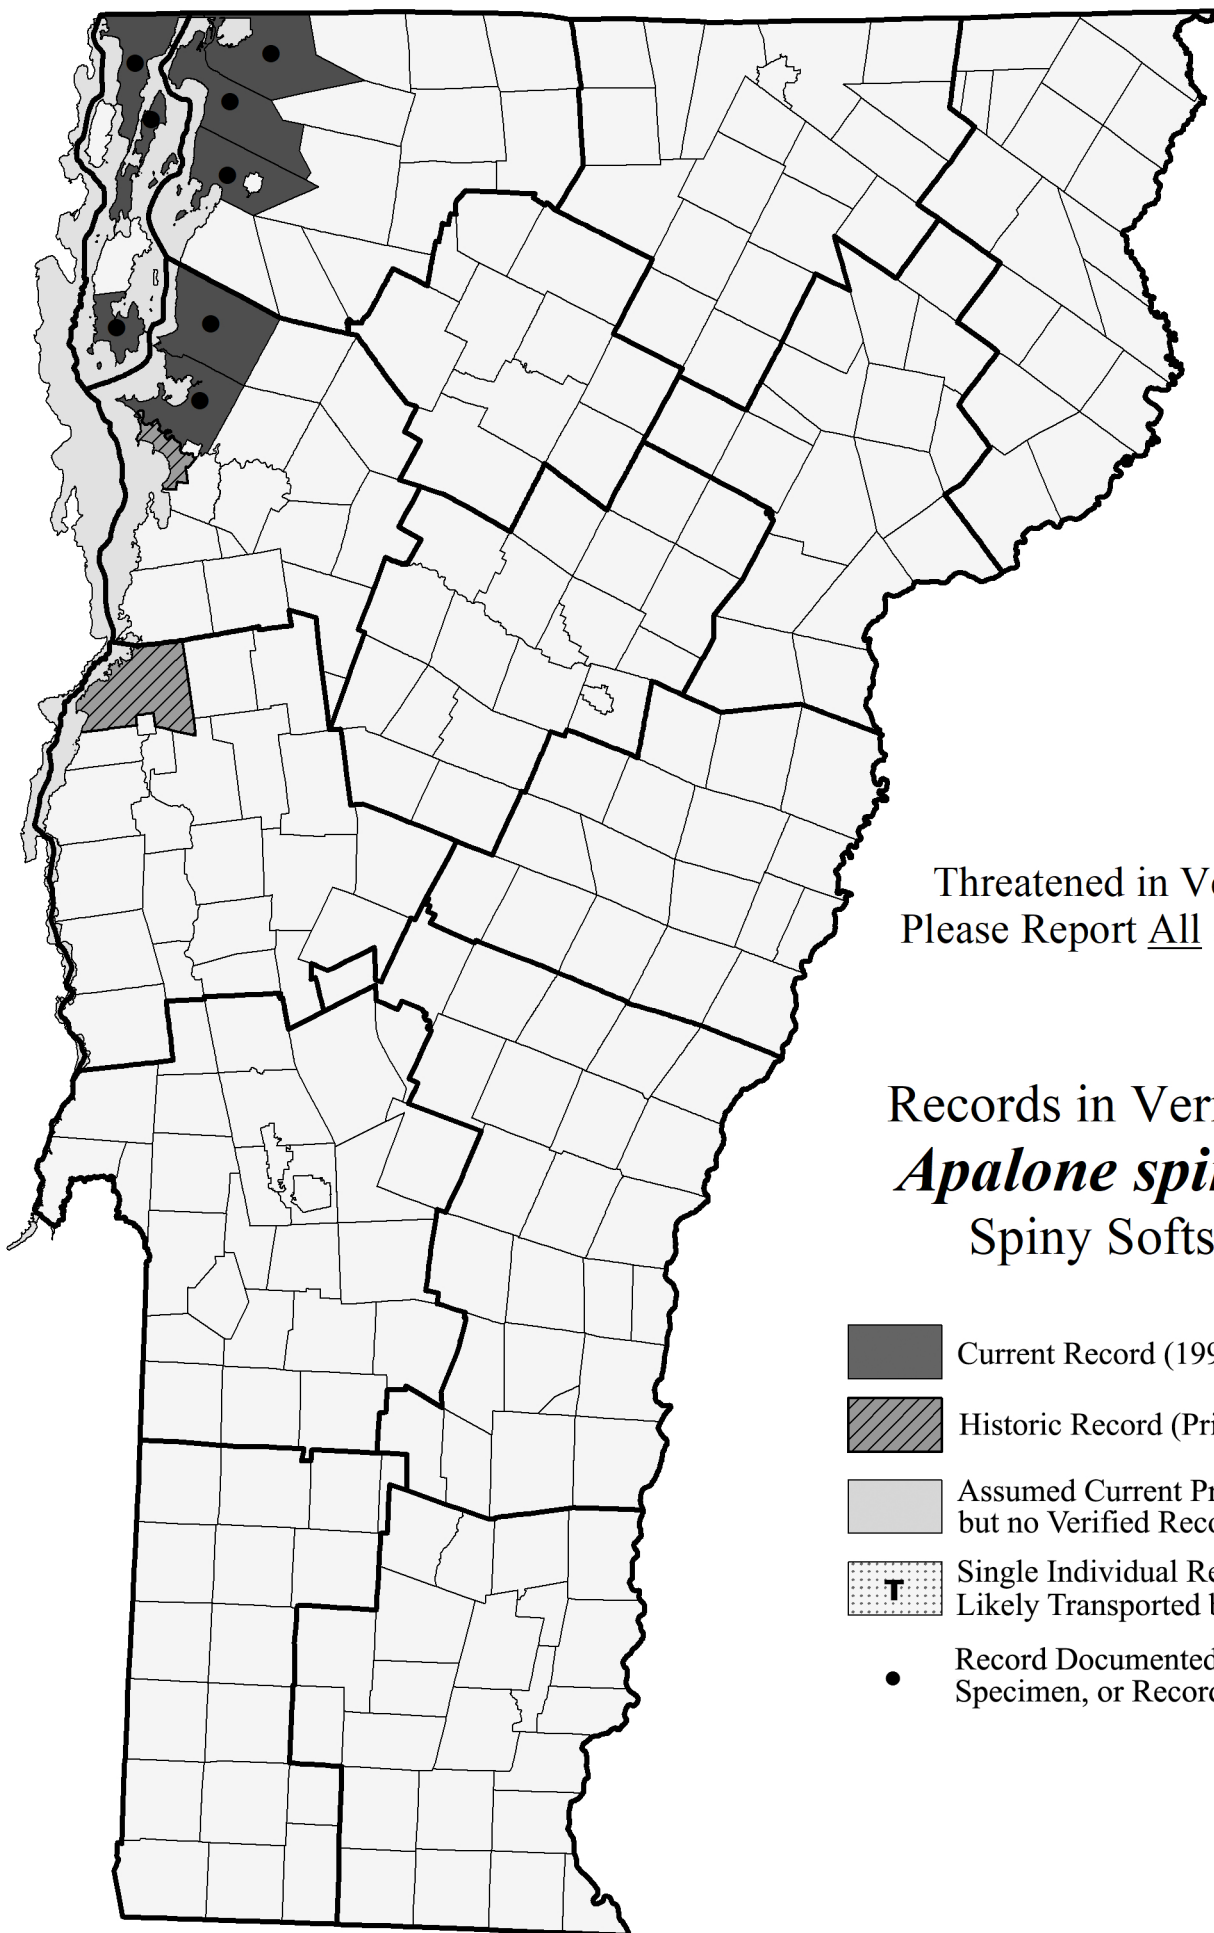

Turtles

Threatened in Vermont
Please Report All Sightings

Records in Vermont of *Apalone spinifera* Spiny Softshell

-  Current Record (1993 through 2017)
-  Historic Record (Prior to 1993)
-  Assumed Current Presence but no Verified Records
-  Single Individual Reported, Likely Transported by Humans
-  Record Documented with Photo, Specimen, or Recording